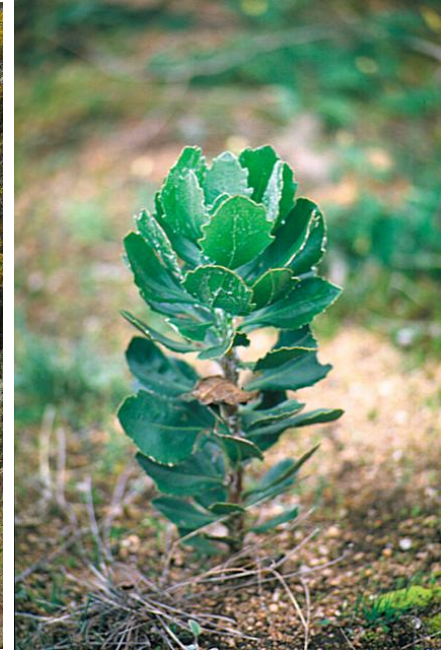

Photographer: Kate Blood

Where are you likely to find it?

Boneseed grows throughout southern Australia. Infestations have been found in most local government areas in the Greater Sydney region. In the Illawarra, several Boneseed incursions have been reported in the northern suburbs of Wollongong, and parts of Shellharbour and Kiama local government areas. There are also a few scattered and isolated infestations in the Hunter, Murray, Riverina and Western regions of NSW.

Boneseed is listed as a State Priority weed under a Control Order. All Plants must be reported if found and eradicated. Plants must not be sold or imported into NSW

Look for it in a range of habitats including:

- Dunes and heathland
- Open woodland
- Sclerophyll forests
- Littoral rainforests
- Roadsides and rail corridors
- Urban gardens
- Disturbed areas.

Want more
information?
Scan here →

**Seen it?
Call us:**

NSW DPI Biosecurity Helpline

1800 680 244

Illawarra District Weeds Authority 02 4233 1129

Help protect our land, plants and wildlife.

For control and biosecurity information visit NSW

WeedWise: weeds.dpi.nsw.gov.au/Weeds/Boneseed